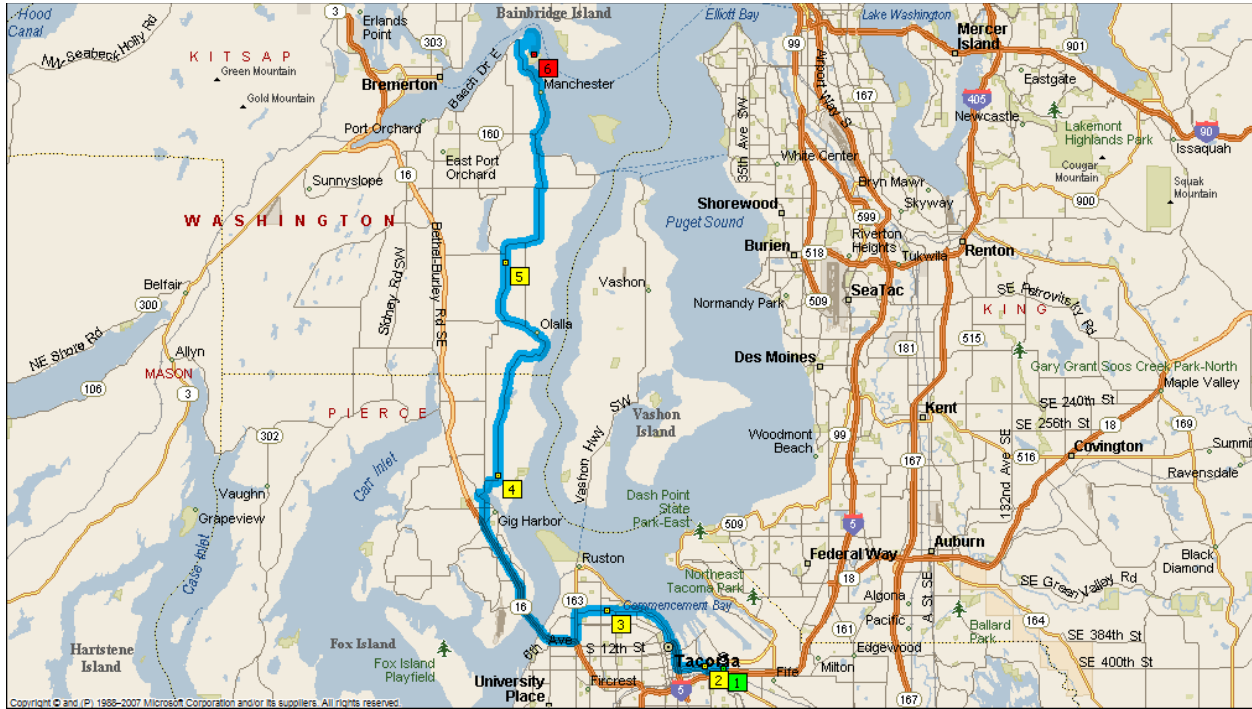

Arrive Manchester Park

Emergency Phone numbers

911

Destination Harley

(253) 922-3700

1-800-301-3701

Head Road Captain – Mike Vernon

(253) 740-6852